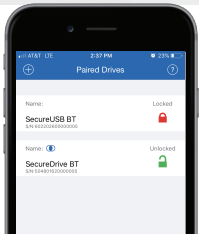

iPhone

WATCH

ANDROID

SPECIFICATIONS

Capacity:	8GB, 32GB, 64GB, 128GB
Cryptographic Processes:	AES-XTS 256 Bit Hardware Encryption (OS independent)
Dimensions (L x W x D):	20mm x 10.5mm x 57mm
Weight:	Approx. 12 g
Interface:	USB 3.0 (3.1 & 2.0 compatible)
Power Supply:	BUS powered
Certifications:	FCC,CE
Waterproof:	IP57
Warranty:	3 year limited
Password Policy:	7-15 character password, TouchID/FaceID (Apple Only)
System Compatibility:	Microsoft, iOS, Android, Linux, Chrome, Thin Clients, Embedded Systems (No software or drivers needed)

SECUREDATA, Inc.
3255 Cahuenga Blvd. W, #111
Los Angeles, CA 90068, USA

Website: securedrive.com
E-mail: support@securedrive.com

Toll Free: **1-800-875-3230**
International: **+1-323-944-0822**